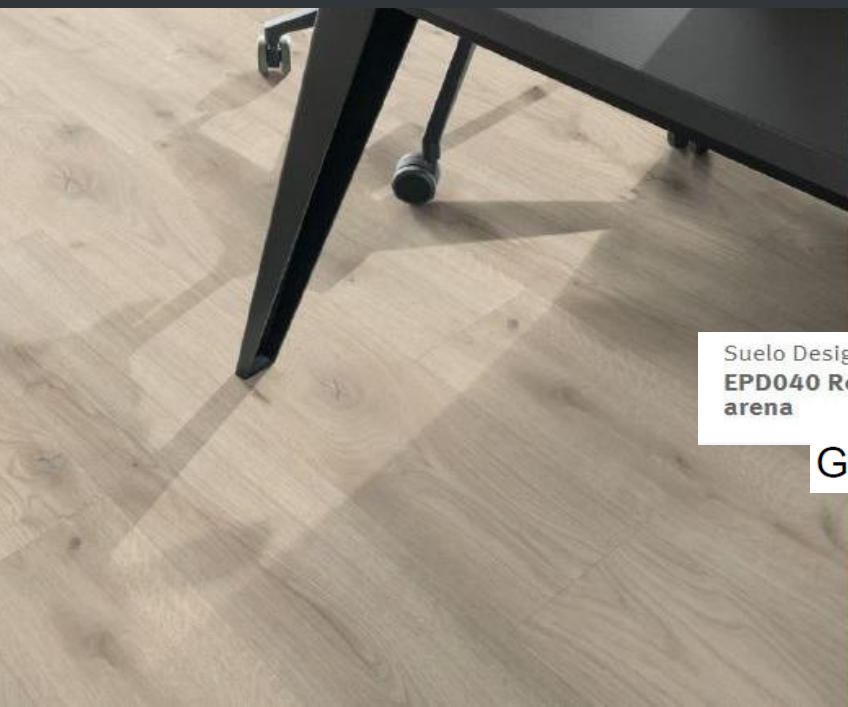

Suelo Design 7.5/33 Classic
**EPD040 Roble Almington
arena**